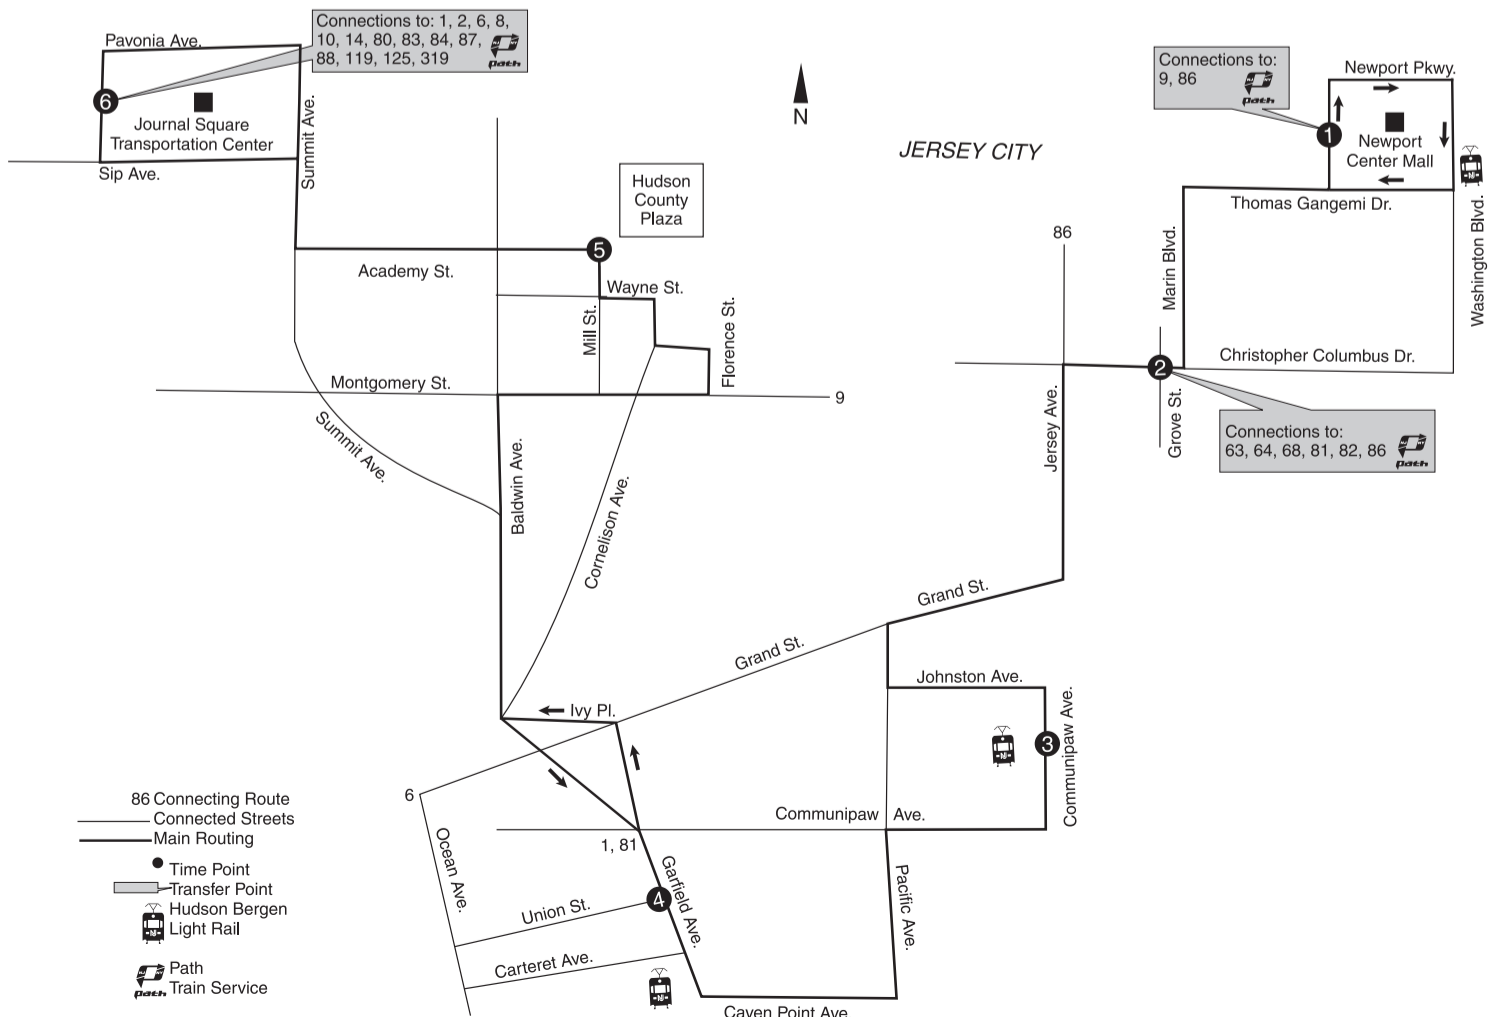

Sundays

JERSEY CITY Newport Centre Mall	JERSEY CITY (PATH Station) C. Columbus Drive at Grove St.	JERSEY CITY Liberty State Park - Park & Ride	JERSEY CITY Garfield Ave. at Union St.	JERSEY CITY Mill Rd. at Academy St.	JERSEY CITY-PATH Journal Square Transportation Center
MAP REFERENCE					
1	2	3	4	5	6
900	909	917	922	930	933
950	959	1007	1012	1020	1023
1040	1049	1057	1102	1110	1113
1130	1139	1147	1152	1200	1203
1220	1229	1237	1242	1250	1253
110	119	127	132	140	143
200	209	217	222	230	233
250	259	309	314	322	325
340	350	400	405	413	416
430	440	450	455	503	506
520	530	540	545	553	556
610	619	628	633	641	644
700	709	718	723	731	734
750	759	808	813	821	824

A.M. - Light face type
P.M. - Bold face type

All trips are operated with lift-equipped buses. NOTE: when traveling into or out of the Port Authority Bus Terminal, please call 1 (973) 275-5555 in advance for the location of an accessible boarding gate.