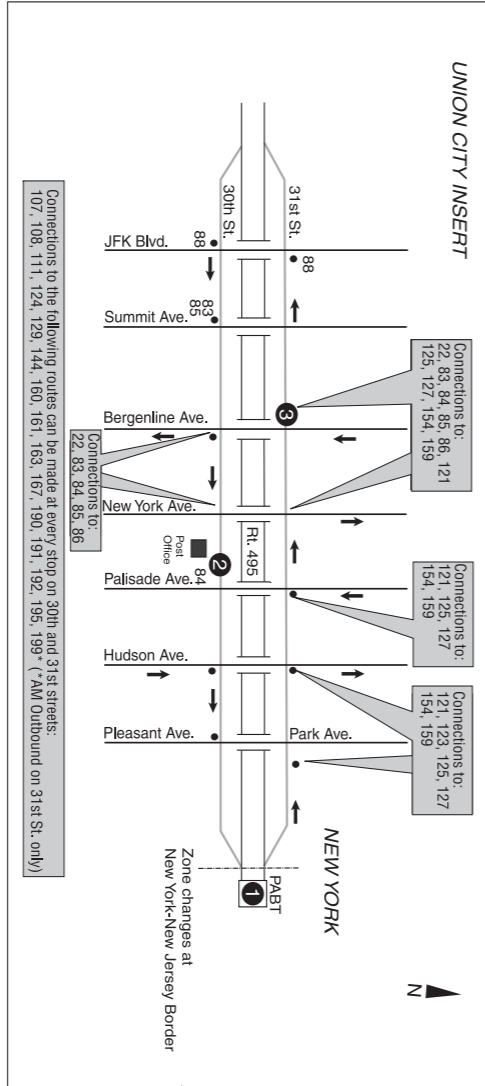

For passengers traveling to & from the Meadowlands Sports Complex

Select No. 160 trips have 3 stops on the property. Refer to the schedule above for specific arrival and departure times. Passenger stops on the property include:

- Meadowlands Racetrack - New Grandstand - on New Racetrack Road at Clubhouse Entrance
- Meadowlands Racetrack Stables - On Berry's Creek Road at entrance to Stables
- Met Life Stadium - on Road D next to Lot G-17 between MetLife Stadium and old Grandstand

On days when a major sporting event or concert is scheduled at the stadium, the No. 160 will not enter the Sports Complex property two hours before the event begins and will not re-enter the property until one hour after its conclusion. No. 160 service will instead operate along Paterson Plank Road stopping upon request at marked bus stops. Coach USA 351 line provides express service between New York-PA Bus Terminal and the Meadowlands for major concerts and football games. Please contact Coach USA at www.coachusa.com for additional service information.