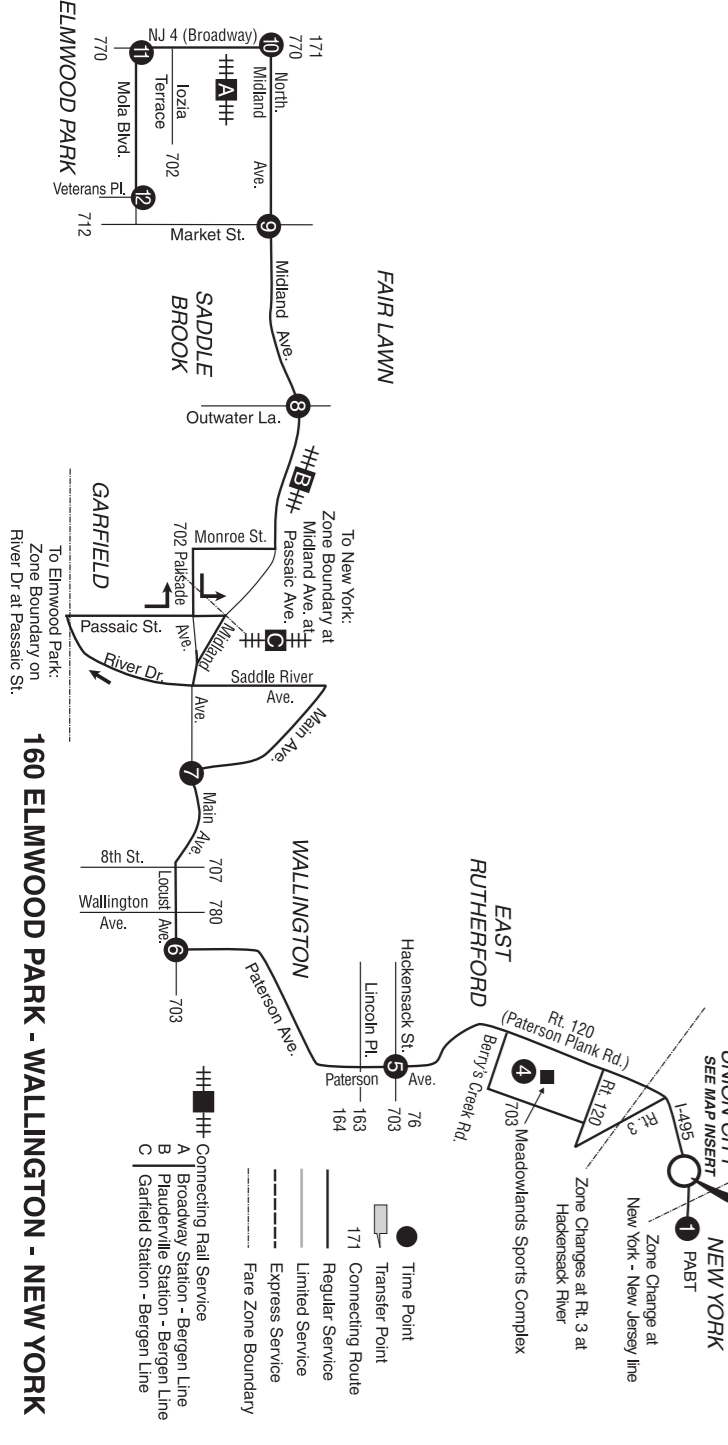

1. with service to
2. ↔ ELMWOOD PARK
   - ↔ FAIR LAWN
   - ↔ SADDLE BROOK
   - ↔ GARFIELD
   - ↔ WALLINGTON
   - ↔ SOUTH HACKENSACK
   - ↔ CARLSTADT
   - ↔ EAST RUTHERFORD
   - ↔ NORTH BERGEN
   - ↔ UNION CITY
   - ↔ WEEHAWKEN
   - ↔ NEW YORK
3. and intermediate points

and intermediate points

Saturdays

MAP REFERENCE											
1	3	4	5	6	7	8	9	10	11	12	
750	758	808	818	826	829	839	842	846	849	852	
900	911	921	931	938	941	953	956	1001	1004	1008	
1010	1021	1031	1041	1048	1051	1103	1106	1111	1114	1118	
1115	1126	1136	1146	1153	1156	1208	1211	1216	1219	1223	
1220	1231	1241	1251	1258	101	113	116	121	124	128	
125	136	146	156	203	206	218	221	226	229	233	
230	241	251	301	308	311	323	326	331	334	338	
335	346	356	406	413	416	428	431	436	439	443	
440	451	501	511	518	521	533	536	541	544	548	
545	556	606	615	622	625	636	639	644	647	650	
650	700	710	719	726	729	740	743	748	751	754	
755	805	815	824	831	834	845	848	853	856	859	
900	909	918	927	933	935	945	948	953	956	959	
1005	1014	1023	1032	1038	1040	1050	1053	1058	1101	1104	
1110	1119	1128	1137	1143	1145	1155	1158	1203	1206	1209	
1215	1224	1233	1242	1248	1250	100	103	108	111	114	

Sundays

MAP REFERENCE											
1	3	4	5	6	7	8	9	10	11	12	
750	757	807	816	821	823	834	837	843	846	849	
900	910	920	929	935	938	949	952	957	1000	1003	
1010	1020	1030	1039	1045	1048	1059	1102	1107	1110	1113	
1115	1125	1135	1144	1150	1153	1204	1207	1212	1215	1218	
1220	1230	1240	1249	1255	1258	109	112	117	120	123	
125	135	145	154	200	203	214	217	222	225	228	
230	240	250	259	305	308	319	322	327	330	333	
335	345	355	404	410	413	424	427	432	435	438	
440	450	500	509	515	518	529	532	537	540	543	
545	555	605	614	620	623	634	637	642	644	647	
650	658	707	716	722	725	736	739	744	746	749	
755	803	812	821	827	830	841	844	849	851	854	

A.M. - Light face type
P.M. - Bold face type

To Elmwood Park

Weekdays