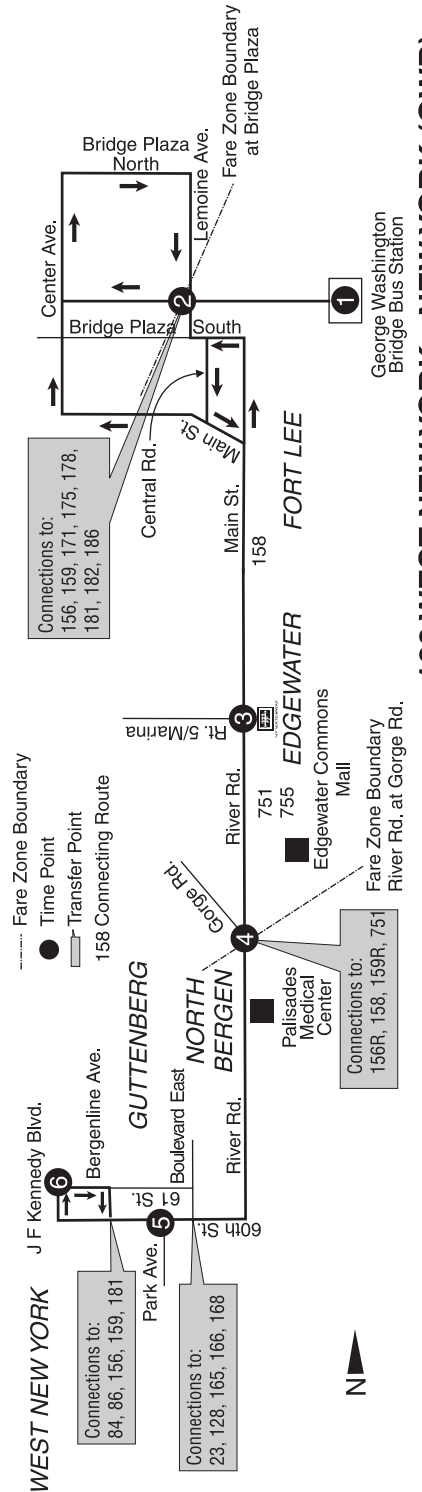

Holiday Service Guide

For more information and access to all schedules for the following holidays, please visit our website at www.njtransit.com.

New Year's Day - Jan. 1	Labor Day
Day After New Year's Day - Jan. 2	Columbus Day
Martin Luther King Jr. Day	Veterans Day
President's Day	Wednesday Before Thanksgiving
Good Friday	Thanksgiving Day
Friday Before Memorial Day	Friday After Thanksgiving
Memorial Day	Friday Before Christmas
Juneteenth	Christmas Eve - Dec. 24
Friday Before Independence Day	Christmas Day - Dec. 25
Day Before Independence Day - July 3	Day After Christmas - Dec. 26
Independence Day - July 4	Friday Before New Year's
Day After Independence Day - July 5	New Year's Eve - Dec. 31
Friday Before Labor Day	

Sundays

WEST NEW YORK JFK Blvd. at 61st. St.	WEST NEW YORK 60th St. at Park Ave.	EDGEWATER River Rd. at Thompson Lane	EDGEWATER River Rd. at RT-5/Marina	FORT LEE G. W. Bridge Plaza East	NEW YORK CITY G.W. Bridge Bus Terminal
MAP REFERENCE					
6	5	4	3	2	1
1027	1034	1042	1048	1100	1107
1212	1219	1227	1233	1245	1252
157	203	210	216	234	243
347	353	400	406	424	433
532	538	545	551	609	618

Three ways to get real-time bus arrival info.

- Tap MyBus in the NJ TRANSIT Mobile App®
- Visit njtransit.com/mybus
- Text the 5-digit Bus Stop ID to MYBUS (69287)

njtransit.com/mybus

Language Services Available

973-275-5555

188 WEST NEW YORK - NEW YORK (GWB)