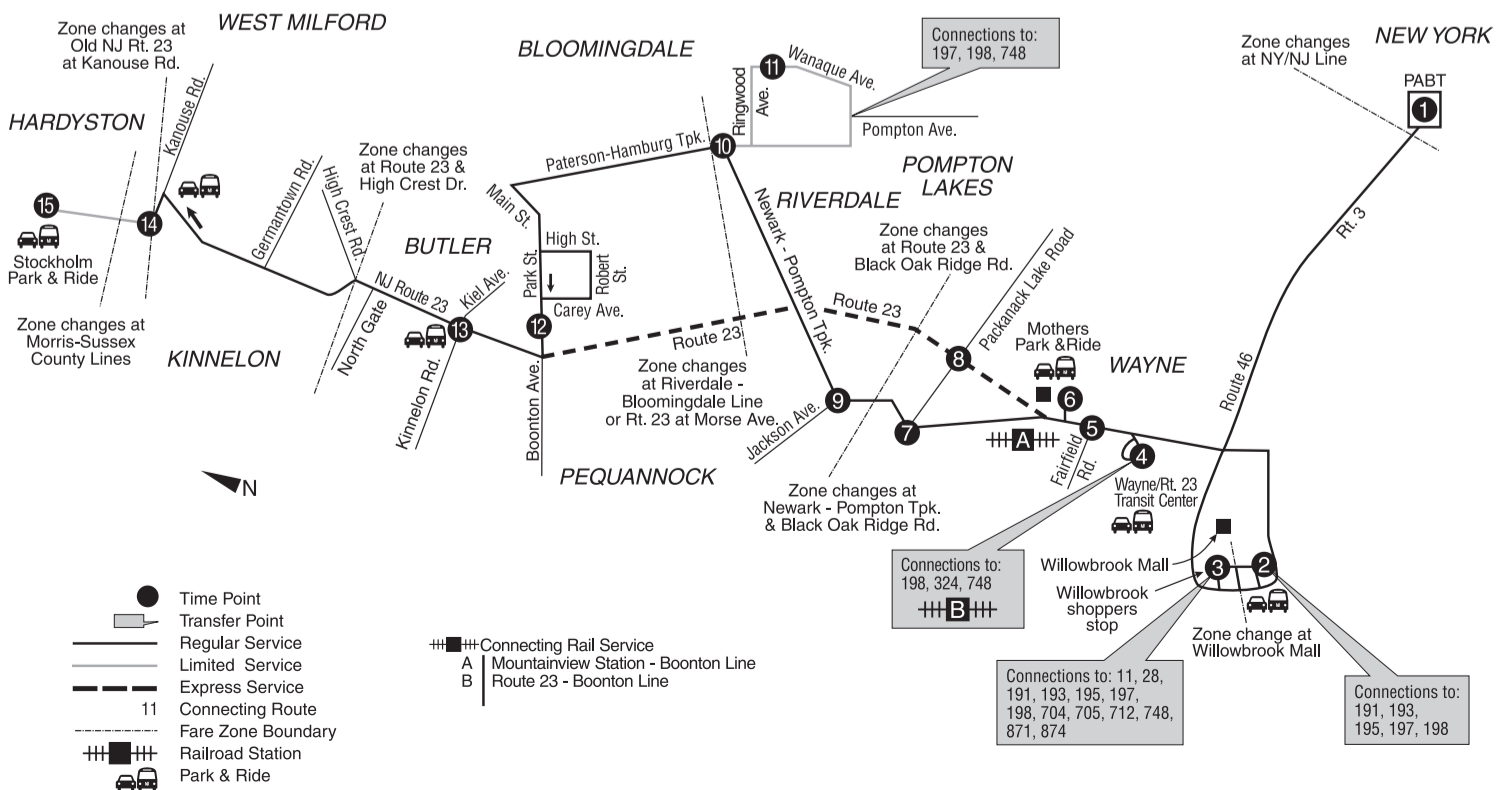

194 STOCKHOLM - WEST MILFORD - NEW YORK