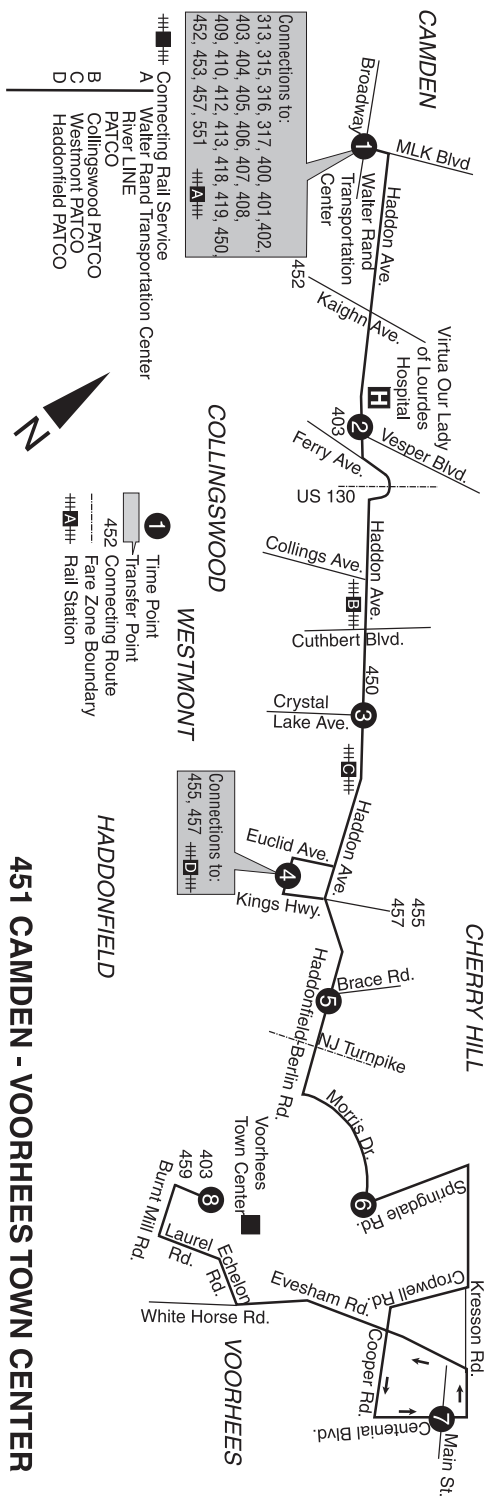

451 CAMDEN - VOORHEES TOWN CENTER