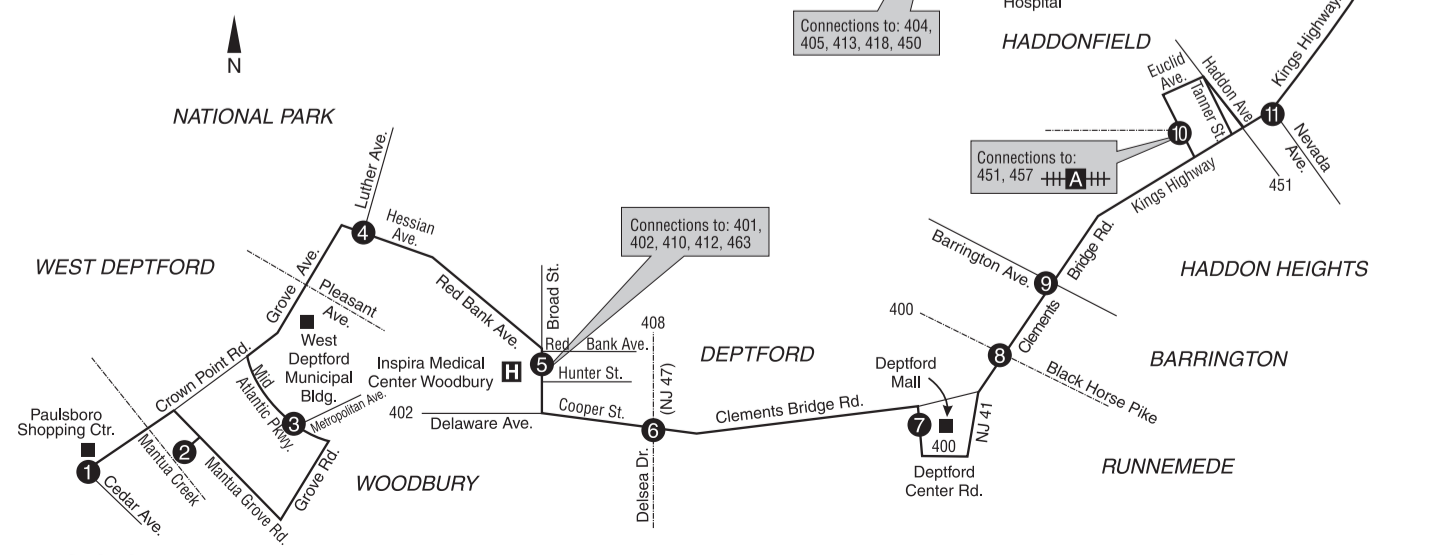

455 CHERRY HILL - WOODBURY - PAULSBORO

LOOKING FOR A CAREER?

We're looking for:

- Bus Operators
- Bus Servicepersons
- Other Positions

njtransit.com/careers

NJ TRANSIT Mobile App®

Schedules
Tickets
Alerts
Rider Tools
NJT Rewards

njtransit.com/app