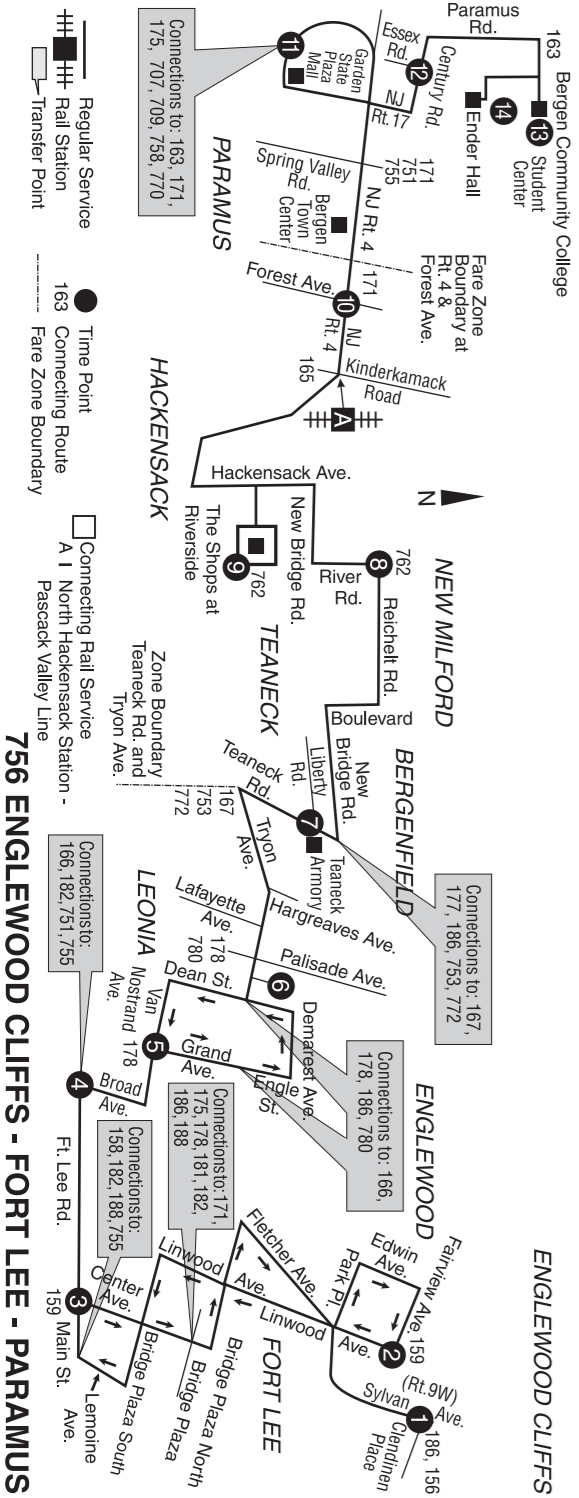

ENGLEWOOD CLIFFS

756 ENGLEWOOD CLIFFS - FORT LEE - PARAMUS