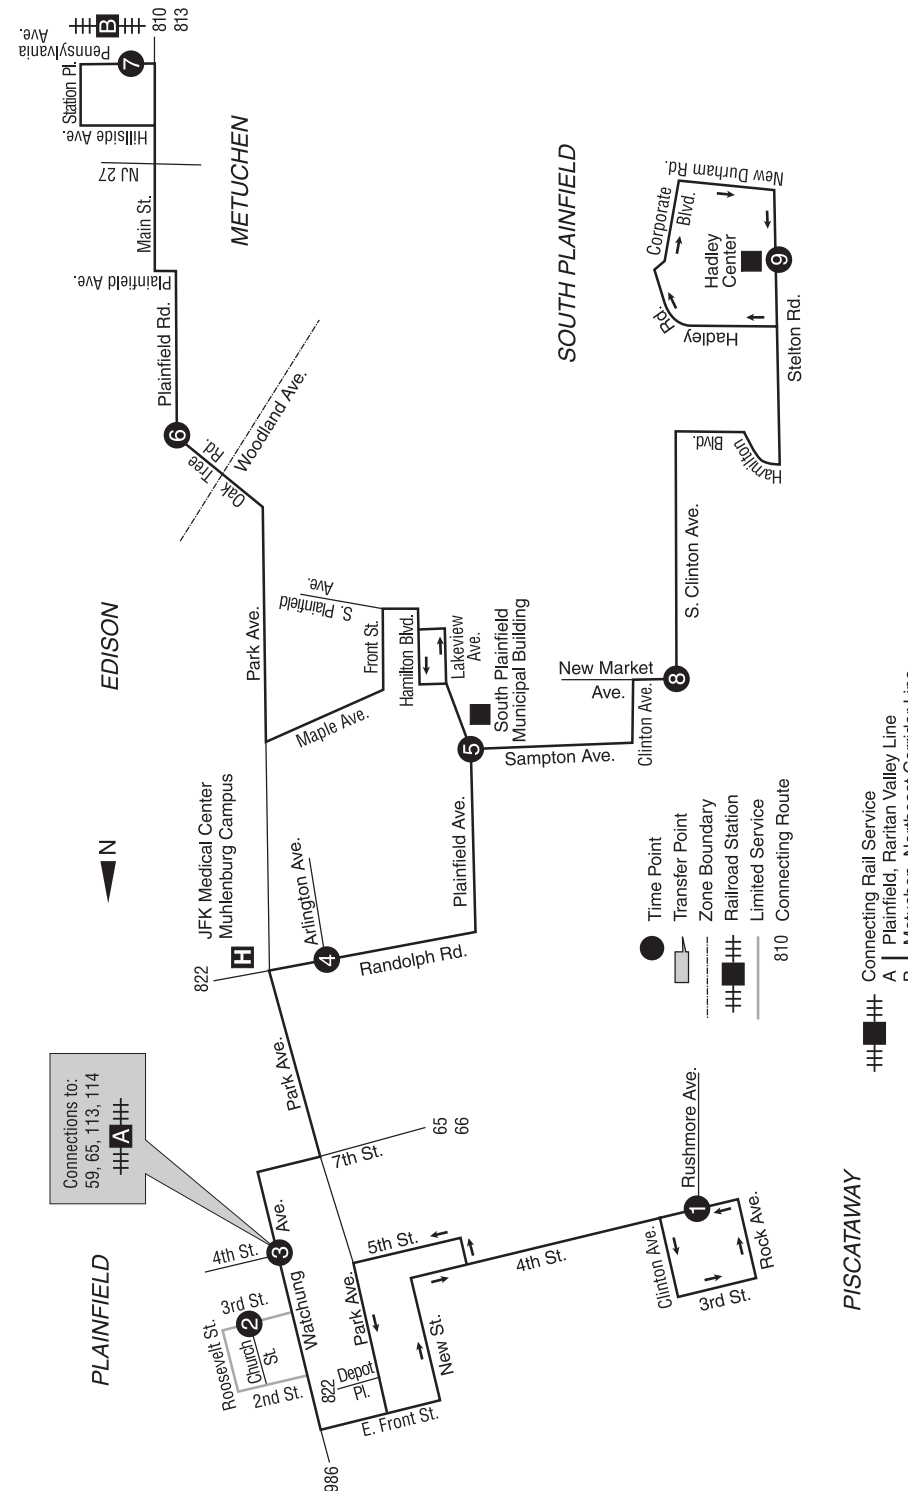

Saturdays

	PISCATAWAY 4th St. at Rushmore Ave.	PLAINFIELD Watching Ave. at E. 4th St.	PLAINFIELD Randolph Rd. at Arlington Ave.	SOUTH PLAINFIELD Plainfield Ave. at Sampson Ave.	SOUTH PLAINFIELD Clinton Ave. at New Market Ave.	SOUTH PLAINFIELD Stelton Rd. at Hadley Center Dr.
MAP REFERENCE						
	1	3	4	5	8	9
	830	843	848	853	856	910
	1000	1014	1019	1024	1027	1041
	1130	1144	1149	1154	1157	1210
	100	114	120	125	128	141
	230	244	250	255	258	310
	400	414	420	425	428	440
	530	544	550	555	558	610

A.M. - Light face type
P.M. - Bold face type

**NO SERVICE will be
operated on Sundays**

**NJ TRANSIT
Mobile App®**

Schedules
Tickets
Alerts
Rider Tools
NJ Transit Rewards

njtransit.com/app

819 PISCATAWAY - PLAINFIELD - METUCHEN - SO. PLAINFIELD

LOOKING FOR A CAREER? We're looking for:

- Bus Operators • Bus Servicepersons
- Other Positions

njtransit.com/careers