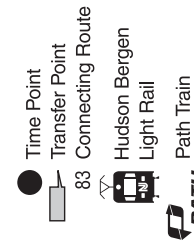

82 JERSEY CITY HEIGHTS-EXCHANGE PLACE