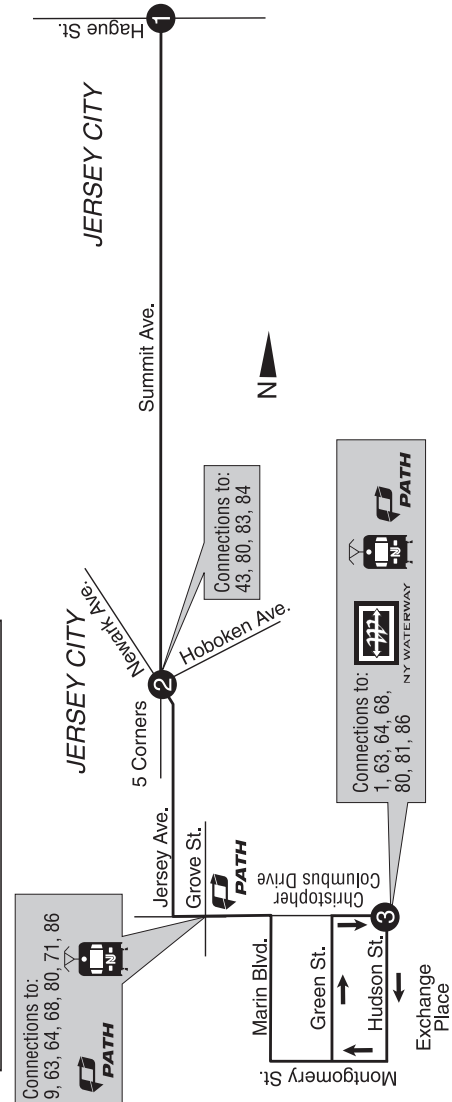

njtransit.com
GOOGLE TRANSLATE

To Jersey City Heights Weekdays

	JERSEY CITY (Exchange Place) C. Columbus Drive at Hudson St.	JERSEY CITY (Five Corners) Summit Ave. at Newark Ave.	JERSEY CITY Summit Ave. at Hague St.
	MAP REFERENCE		
	3	2	1
S	300	322	335
	305	327	340
	415	437	450
	520	542	555
	625	639	649

S - Trip will operate during school season only - between the first week of September and the last week of June.

Note: Off peak, nights and Saturday services available.
Along Summit Ave. via NJ TRANSIT Bus #83
Along Newark Ave. via NJ TRANSIT Bus #80

A.M. - Light face type
P.M. - Bold face type

Holiday Service Guide

For more information and access to all schedules for the following holidays, please visit our website at www.njtransit.com.

New Year's Day - Jan. 1	Labor Day
Day After New Year's Day - Jan. 2	Columbus Day
Martin Luther King Jr. Day	Veterans Day
President's Day	Wednesday Before Thanksgiving
Good Friday	Thanksgiving Day
Friday Before Memorial Day	Friday After Thanksgiving
Memorial Day	Friday Before Christmas
Juneteenth	Christmas Eve - Dec. 24
Friday Before Independence Day	Christmas Day - Dec. 25
Day Before Independence Day - July 3	Day After Christmas - Dec. 26
Independence Day - July 4	Friday Before New Year's
Day After Independence Day - July 5	New Year's Eve - Dec. 31
Friday Before Labor Day	

82 JERSEY CITY HEIGHTS-EXCHANGE PLACE