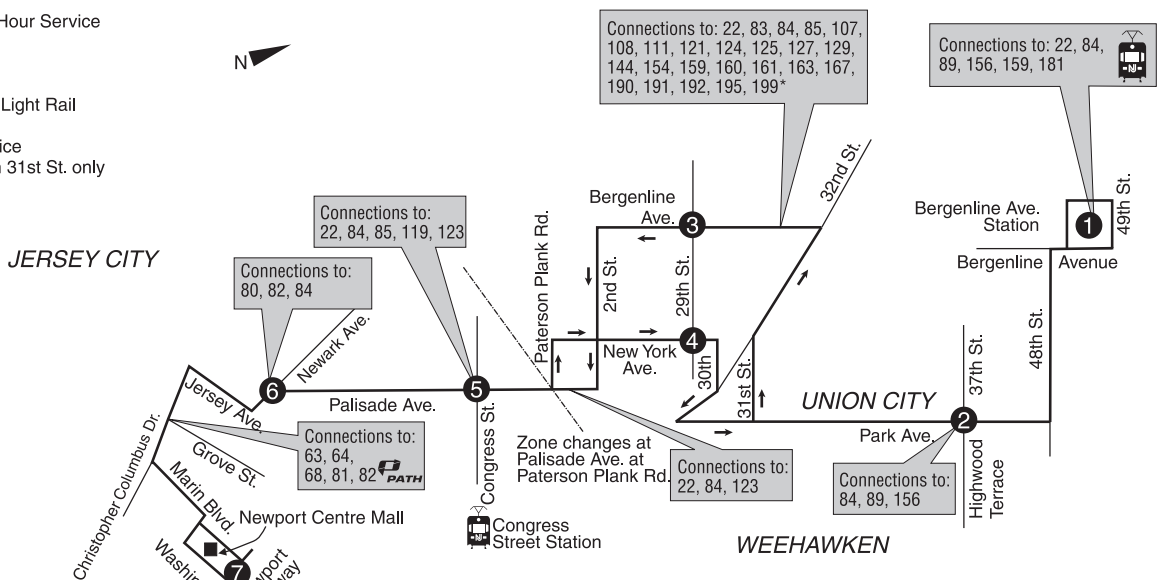

UNION CITY (Bergenline Ave. Station) Bergenline Ave. at 49th St.	UNION CITY Park Ave. at 37th St.	UNION CITY Bergenline Ave. at 29th St.	JERSEY CITY Palisade Ave. at Congress St.	JERSEY CITY Palisade Ave. at Newark Ave.	JERSEY CITY Newport Centre Mall
MAP REFERENCE					
1	2	3	5	6	7
845	851	857	913	920	933
950	957	1004	1021	1028	1041
1055	1102	1109	1126	1133	1146
1200	1207	1214	1231	1238	1251
105	112	119	136	143	156
210	217	224	241	248	301
315	322	329	346	353	406
420	427	434	451	458	511
525	532	539	556	603	616
630	637	644	701	708	721
735	742	749	806	813	826
840	847	854	908	915	926

UNION CITY (Bergenline Ave. Station) Bergenline Ave. at 49th St.	UNION CITY Park Ave. at 37th St.	UNION CITY Bergenline Ave. at 29th St.	JERSEY CITY Palisade Ave. at Congress St.	JERSEY CITY Palisade Ave. at Newark Ave.	JERSEY CITY Newport Centre Mall
MAP REFERENCE					
1	2	3	5	6	7
845	851	856	909	916	929
950	957	1005	1019	1026	1039
1055	1102	1110	1124	1131	1144
1200	1207	1215	1229	1236	1249
105	112	120	134	141	154
210	217	225	239	246	259
315	322	330	344	351	404
420	427	435	449	456	509
525	532	540	554	601	613
630	636	642	656	702	714

A.M. - Light face type

All trips depart from Bergenline Avenue Station from Lane 2.

Language Services Available
973-275-5555

LOOKING FOR A CAREER?
We're looking for:

- Bus Operators
- Bus Servicepersons
- Other Positions

njtransit.com/careers

- 81 Connecting Route
- Fare Boundary
- Weekday Rush Hour Service
- Time Point
- Transfer Point
- Hudson-Bergen Light Rail
- PATH Train Service
AM outbound on 31st St. only

86 UNION CITY - JERSEY CITY - NEWPORT CENTRE MALL