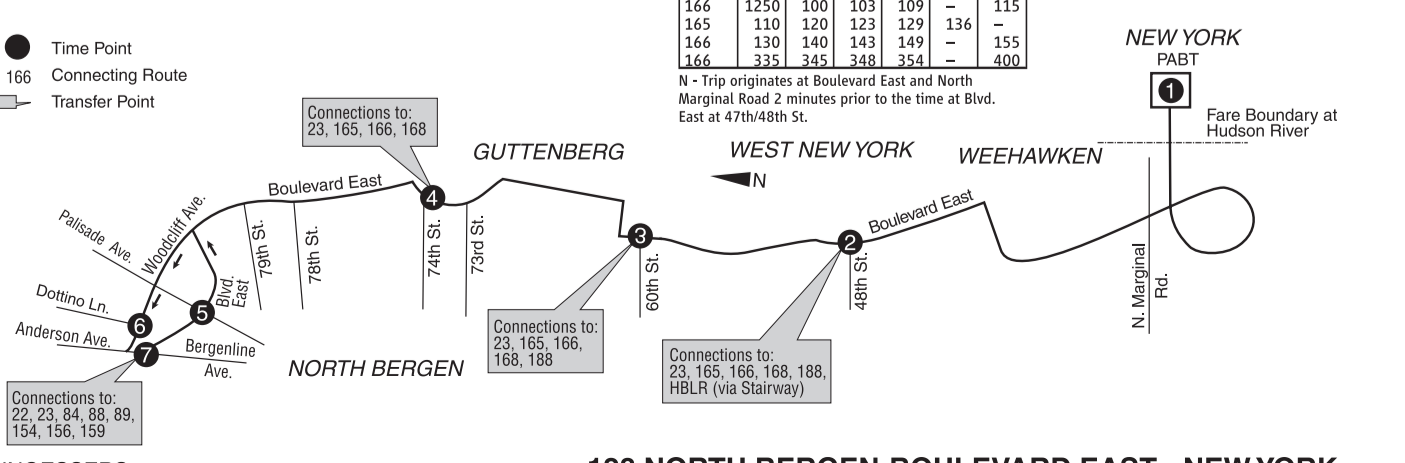

NUNGESSERS

128 NORTH BERGEN-BOULEVARD EAST - NEW YORK